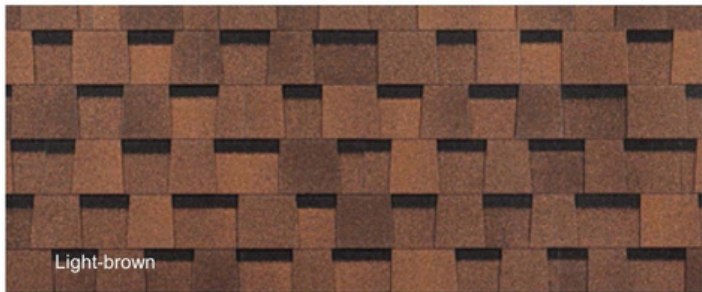

Dragon Standard

Dragon Premium