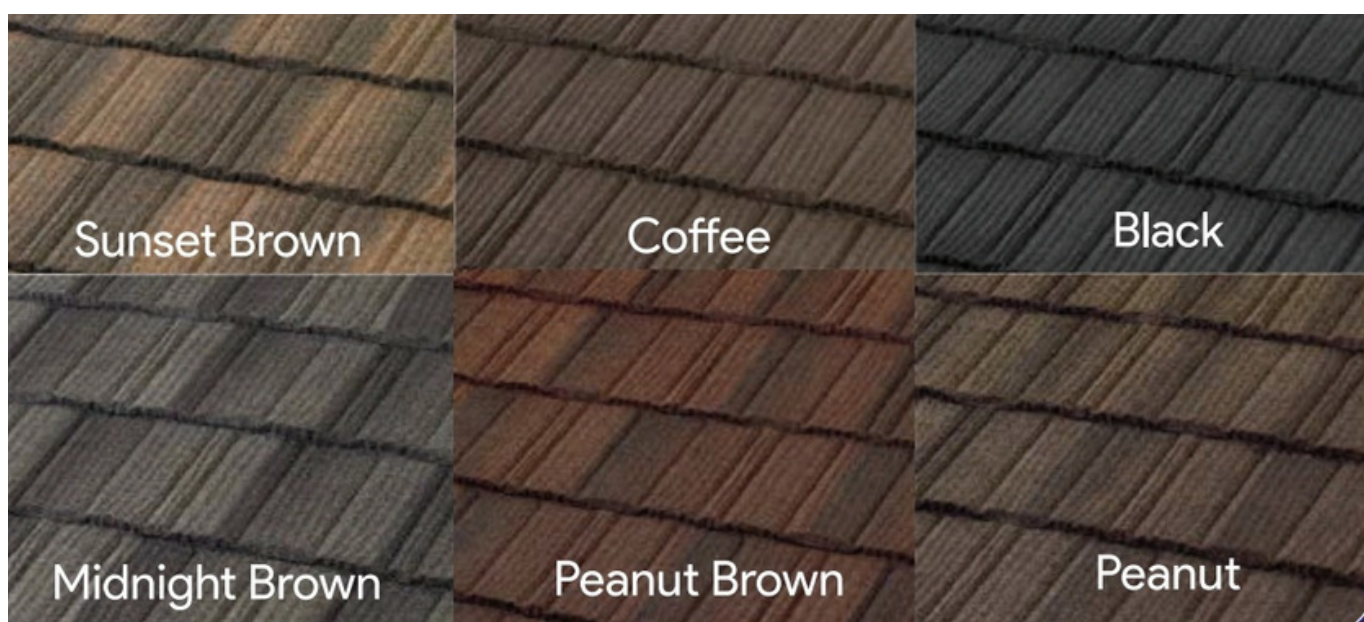

Stone Coated Roofing Metal Tiles

Tiles are one of the preferred roofing choices globally. It is well accepted by leading architects and homeowners for its high durability and aesthetic design options.

Available Colours